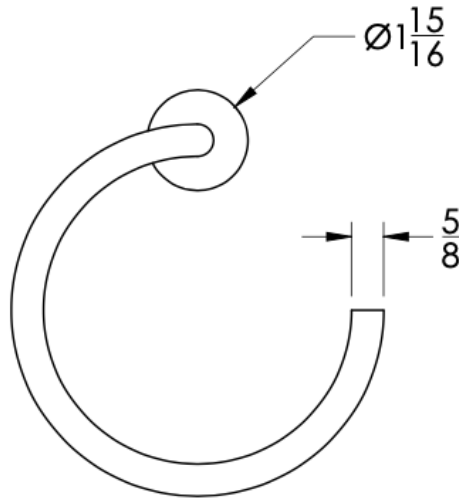

neelnox

LET
THERE
BE **DESIGN.**

FEATURES

- Premium 304 Grade Stainless Steel
- Solid Mount Construction
- Concealed Installation Hardware
- State of the art wall anchors included for installation on Dry wall or Tile

COLLECTION FORM

TOWEL RING

Model	Product	Finishes Available
FRM- TWR2	Towel Ring	Multiple finishes available. Over 23 finishes to choose from.

FINISHES			
Polished (-P)	Antique Copper (-ACOP)	Polished Gold (-PGLD)	
Brushed (-B)	Polished Brass (-PBR)	Brushed Copper (-BCOP)	
Brushed Gold (-BGLD)	Matte White (-WHT)	Brushed Rose Gold (-BRGD)	
Matte Black (-BLK)	Brushed Modern Bronze (-BMBRZ)	Brushed Black (-BRBLK)	
Oil Rubbed Bronze (-ORB)	Glossy White (-GWHT)	Polished Black (-PBLK)	
Brushed Brass (-BBRS)	Polished Rose Gold (-PRGD)	Antique Nickel (-ANKL)	
Brushed Bronze (-BBRZ)	Unlacquered Brass (-UBRS)	Black Nickel (-NKBL)	
Antique Brass (-ABRS)	Polished Nickel (-PNKL)		

Dimensions in inches

FRONT

TOP

SIDE

NOTE: Dimensions subject to change without notice.